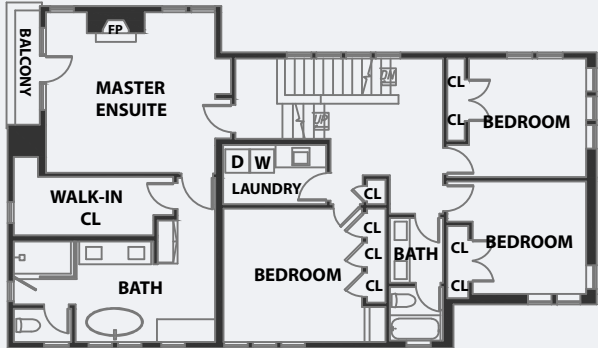

COMPASS

LOWER LEVEL

MAIN LEVEL

UPPER LEVEL

-  Window
-  Door
-  Thick Wall

19 La Cintiila Orinda, California

5 Bed | 3.5 Bath

Compass is a licensed real estate broker and abides by Equal Housing Opportunity laws. All material presented herein is intended for informational purposes only. Information is compiled from sources deemed reliable but is subject to errors, omissions, changes in price, condition, sale, or withdraw without notice. No statement is made as to accuracy of any description. All measurements and square footages are approximate. Exact dimensions can be obtained by retaining services of an architect or engineer. This is not intended to solicit property already listed.