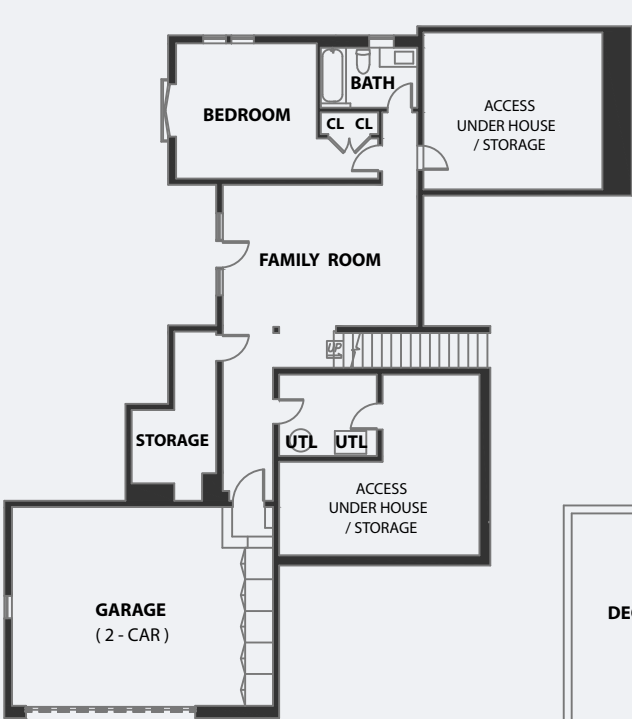

COMPASS

LOWER LEVEL

MAIN LEVEL

UPPER LEVEL

-  Window
-  Door
-  Thick Wall

19 La Cintiila Orinda, California

5 Bed | 3.5 Bath

Compass is a licensed real estate broker and abides by Equal Housing Opportunity laws. All material presented herein is intended for informational purposes only. Information is compiled from sources deemed reliable but is subject to errors, omissions, changes in price, condition, sale, or withdraw without notice. No statement is made as to accuracy of any description. All measurements and square footages are approximate. Exact dimensions can be obtained by retaining services of an architect or engineer. This is not intended to solicit property already listed.