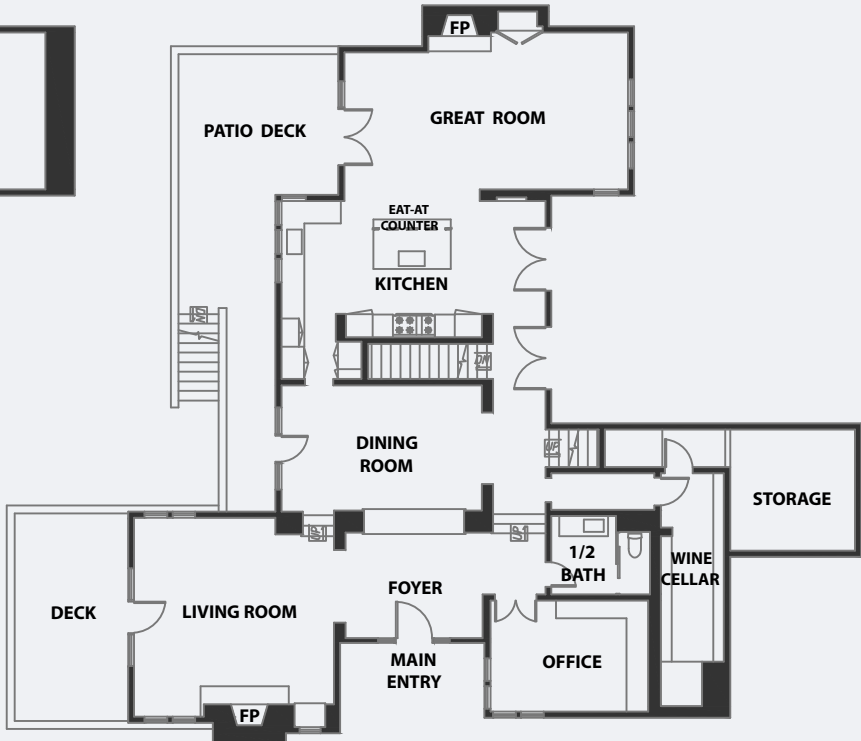

COMPASS

LOWER LEVEL

MAIN LEVEL

UPPER LEVEL

-  Window
-  Door
-  Thick Wall

19 La Cintiila Orinda, California

5 Bed | 3.5 Bath

Compass is a licensed real estate broker and abides by Equal Housing Opportunity laws. All material presented herein is intended for informational purposes only. Information is compiled from sources deemed reliable but is subject to errors, omissions, changes in price, condition, sale, or withdraw without notice. No statement is made as to accuracy of any description. All measurements and square footages are approximate. Exact dimensions can be obtained by retaining services of an architect or engineer. This is not intended to solicit property already listed.